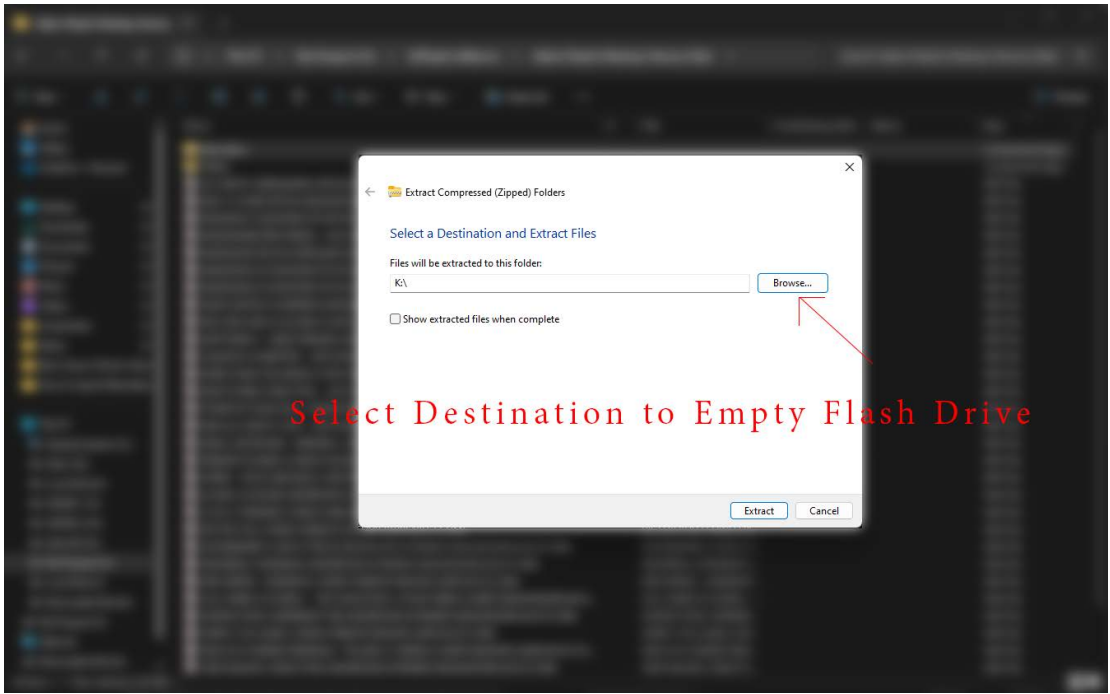

## How To Import Playlist For Rekordbox [Full&Easy]

01.Extract Rekordbox.zip to **An empty flash drive or not a Rekordbox flash drive, otherwise previously used playlists will not be displayed.**

Select Destination to Empty Flash Drive