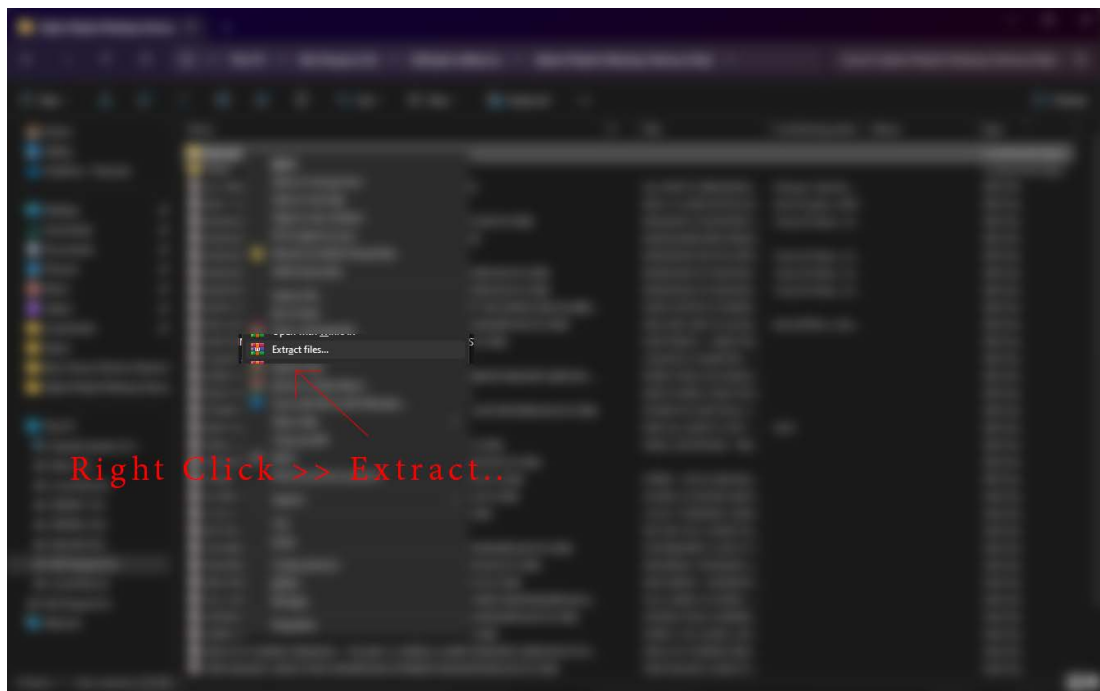

## How To Import Playlist For Rekordbox [Full&Easy]

01.Extract Rekordbox.zip to **An empty flash drive or not a Rekordbox flash drive, otherwise previously used playlists will not be displayed.**

Select Destination to Empty Flash Drive