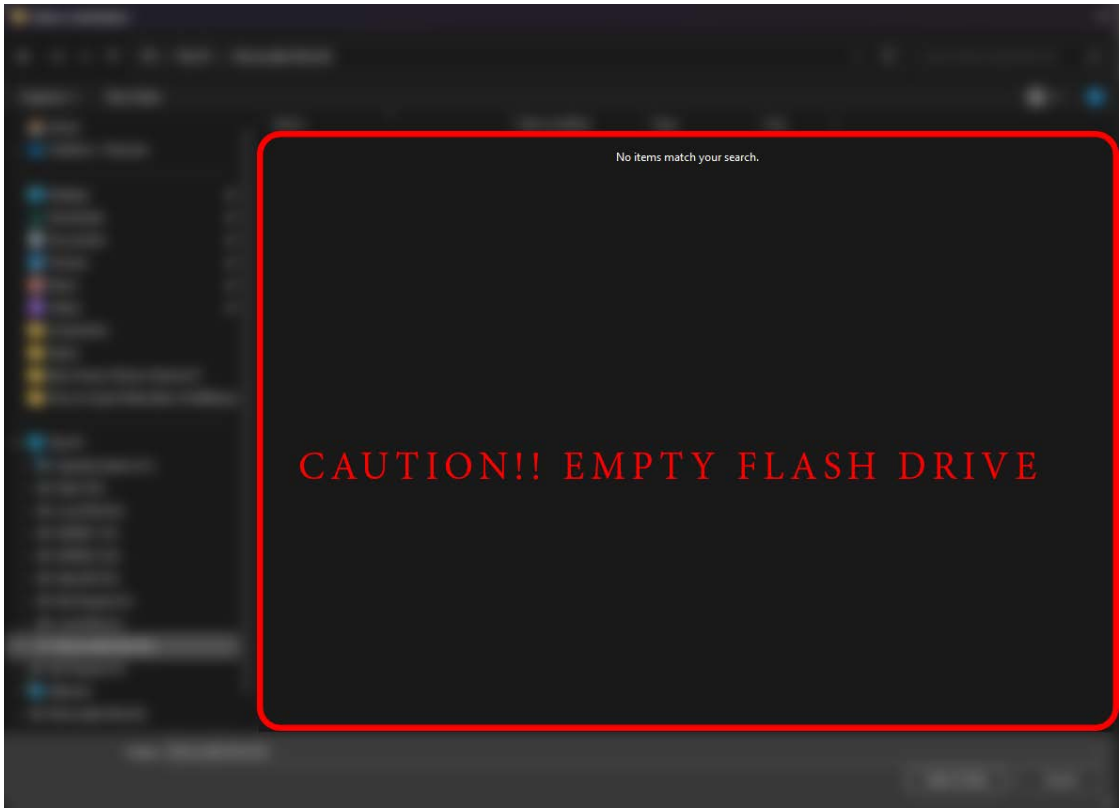

## How To Import Playlist For Rekordbox [Full&Easy]

01.Extract Rekordbox.zip to **An empty flash drive or not a Rekordbox flash drive, otherwise previously used playlists will not be displayed.**

Select Destination to Empty Flash Drive