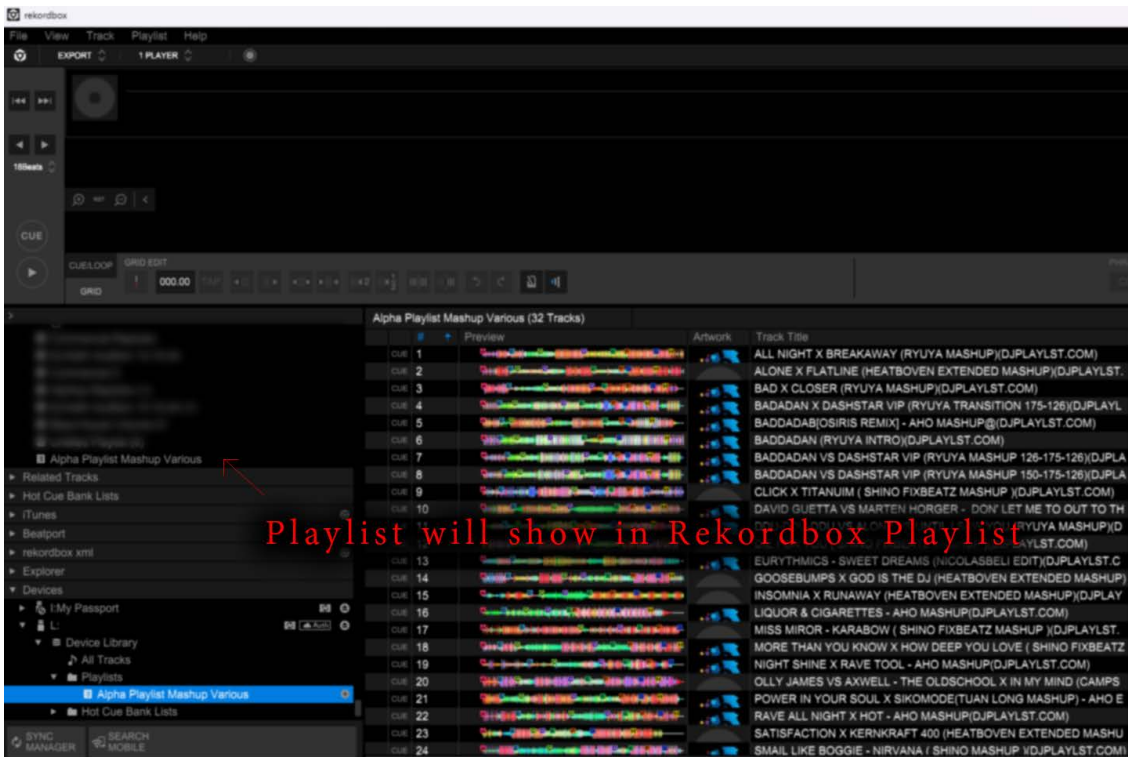

## How To Import Playlist For Rekordbox [Full&Easy]

01.Extract Rekordbox.zip to **An empty flash drive or not a Rekordbox flash drive, otherwise previously used playlists will not be displayed.**

Select Destination to Empty Flash Drive

CAUTION!! EMPTY FLASH DRIVE

02. Open Program Rekordbox and go to Device section > Flash Drive > Device Library > Playlist  
Playlist will show,

..... Finish & Enjoy ^^