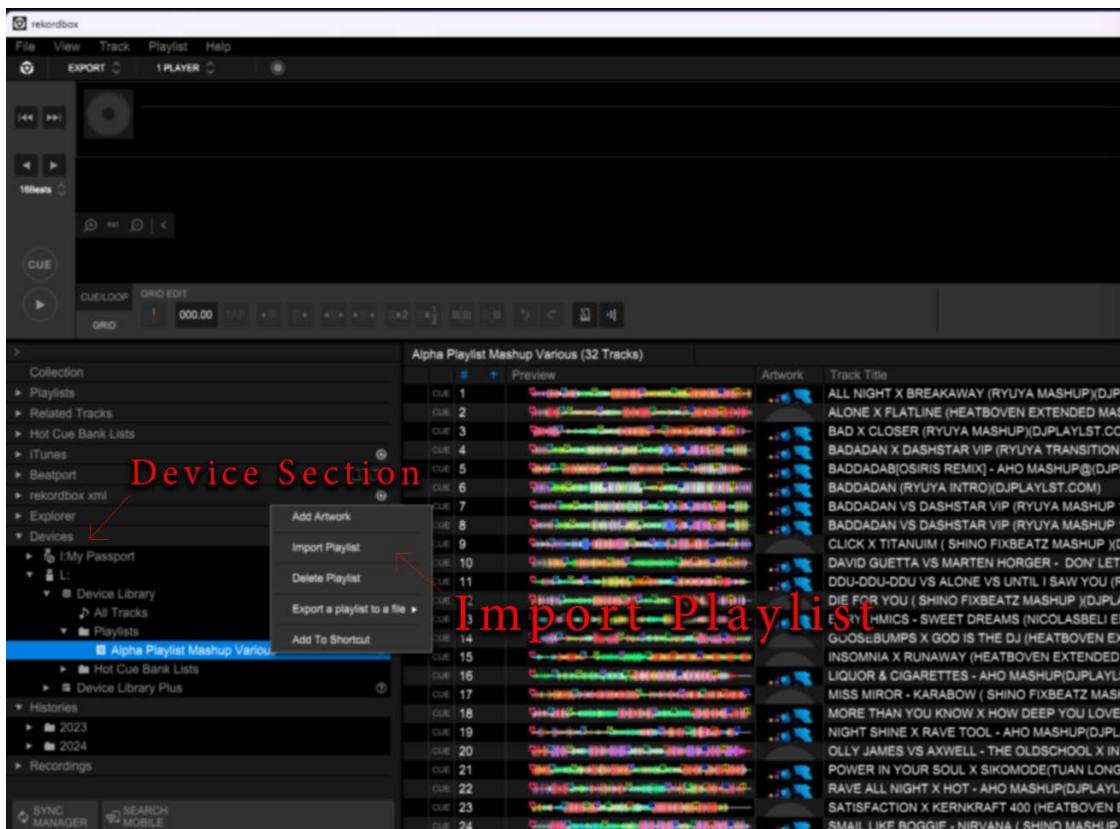

## How To Import Playlist For Rekordbox [Full&Easy]

01.Extract Rekordbox.zip to **An empty flash drive or not a Rekordbox flash drive, otherwise previously used playlists will not be displayed.**

Select Destination to Empty Flash Drive

CAUTION!! EMPTY FLASH DRIVE

02. Open Program Rekordbox and go to Device section > Flash Drive > Device Library > Playlist  
Playlist will show,

..... Finish & Enjoy ^^