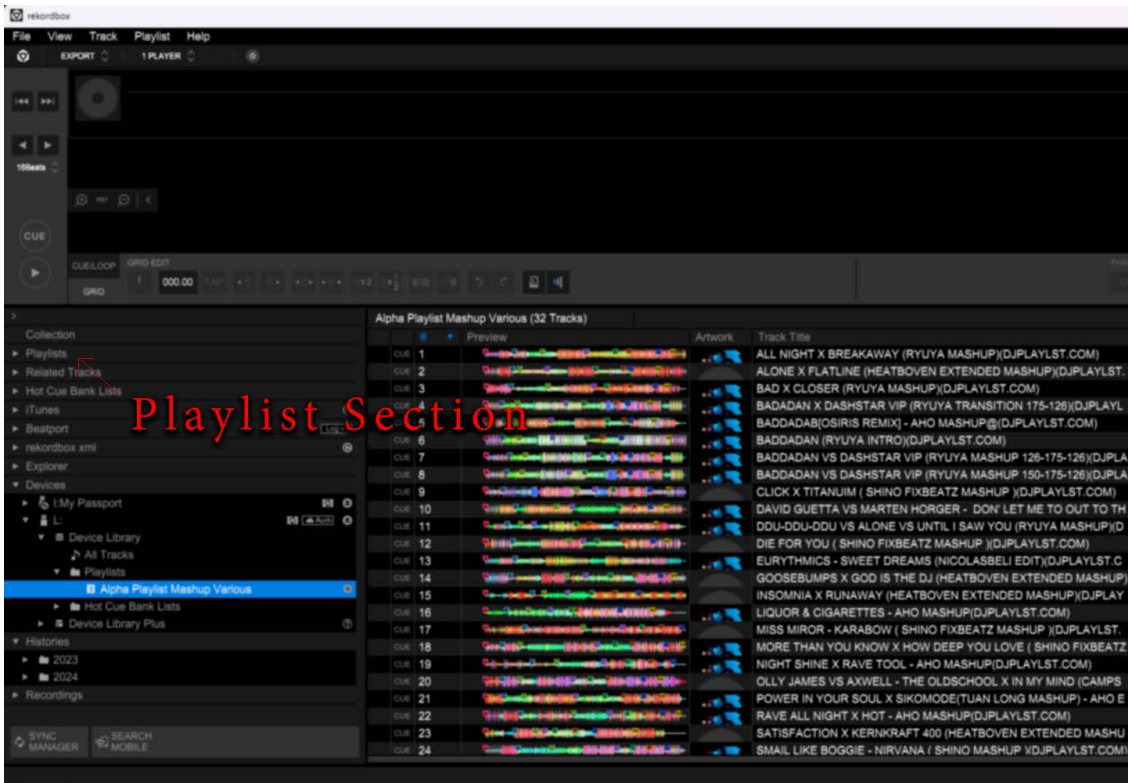

## How To Import Playlist For Rekordbox [Full&Easy]

01.Extract Rekordbox.zip to **An empty flash drive or not a Rekordbox flash drive, otherwise previously used playlists will not be displayed.**

Select Destination to Empty Flash Drive

CAUTION!! EMPTY FLASH DRIVE

02. Open Program Rekordbox and go to Device section > Flash Drive > Device Library > Playlist  
Playlist will show,

..... Finish & Enjoy ^^