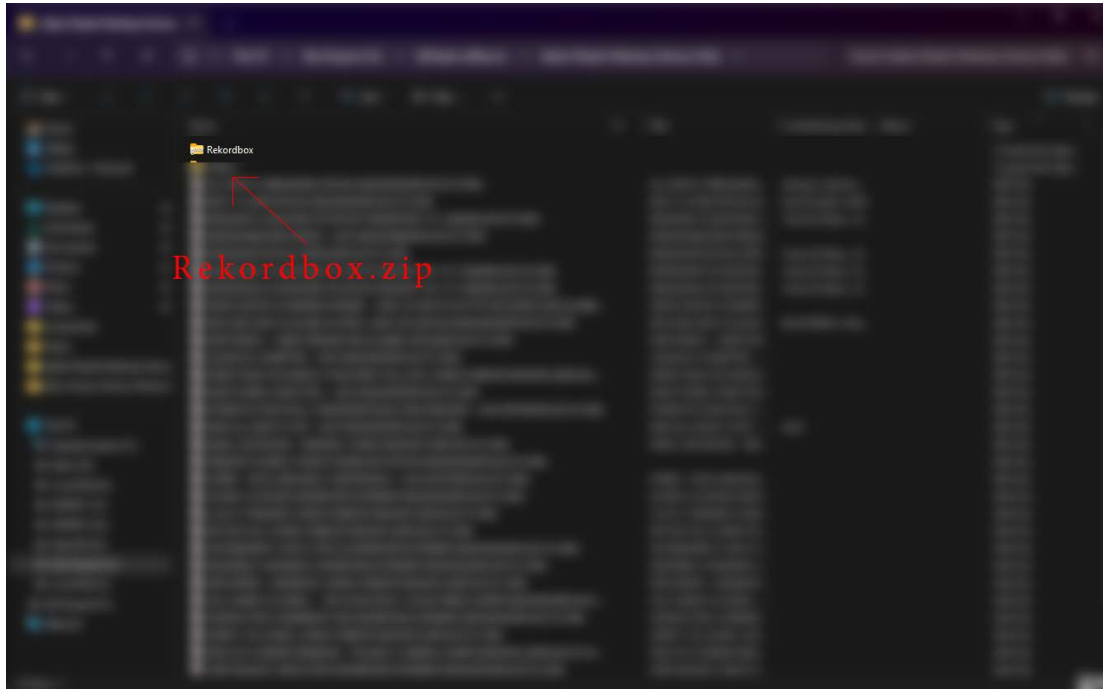

## How To Import Playlist For Rekordbox [Full&Easy]

01.Extract Rekordbox.zip to **An empty flash drive or not a Rekordbox flash drive, otherwise previously used playlists will not be displayed.**

Select Destination to Empty Flash Drive

CAUTION!! EMPTY FLASH DRIVE

02. Open Program Rekordbox and go to Device section > Flash Drive > Device Library > Playlist  
Playlist will show,

..... Finish & Enjoy ^^