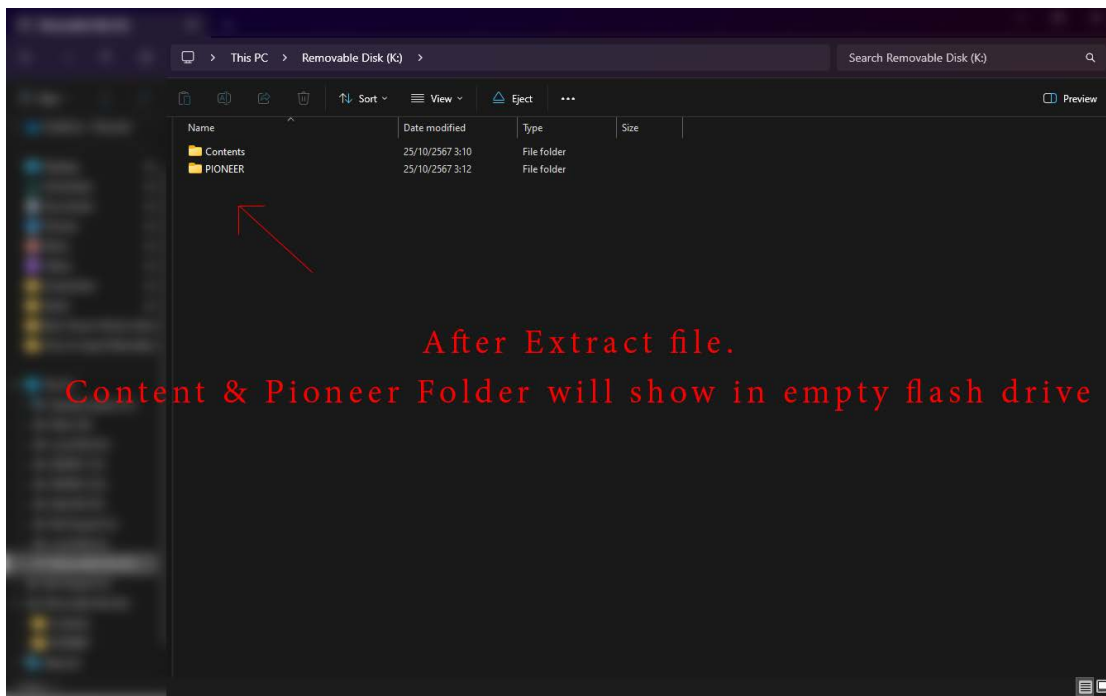

02. Open Program Rekordbox and go to Device section > Flash Drive > Device Library > Playlist
Playlist will show,